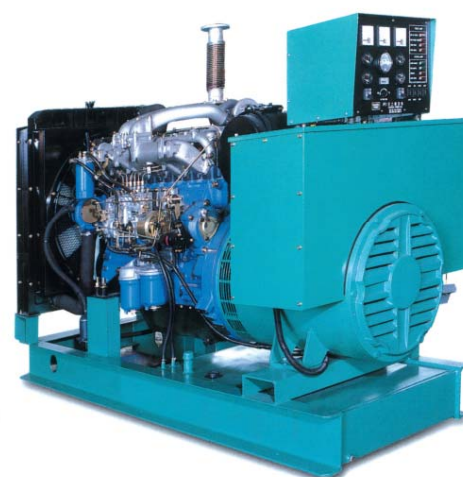

• Variety of selectable engines

According to the preference of customers, we provide various products manufactured by the world's most famous brands.

DOOSAN / Mitsubishi / CUMMINS / HYUNDAI etc

• Heavy-duty Battery Recharger

When recharging batteries, the voltage of the battery can be seen, and by making the recharge capacity larger, the time was shortened.

20~600kW : 5A , 600kW~ : 10A

• Convenient Service Fuel Tank

To prevent rusting in the tank, anticorrosive paint was painted to protect the engine, and the amount of fuel can be easily check by the fuel level.

• Large Capacity Embarked Fuel Tank

The embark capacity was maximized, so that it could be used for more than 4 hours.

•All information is intended for general purpose only. The data given in this table are subject to change without notice.

•Producing with ISO 9001 and ISO 14001 standards